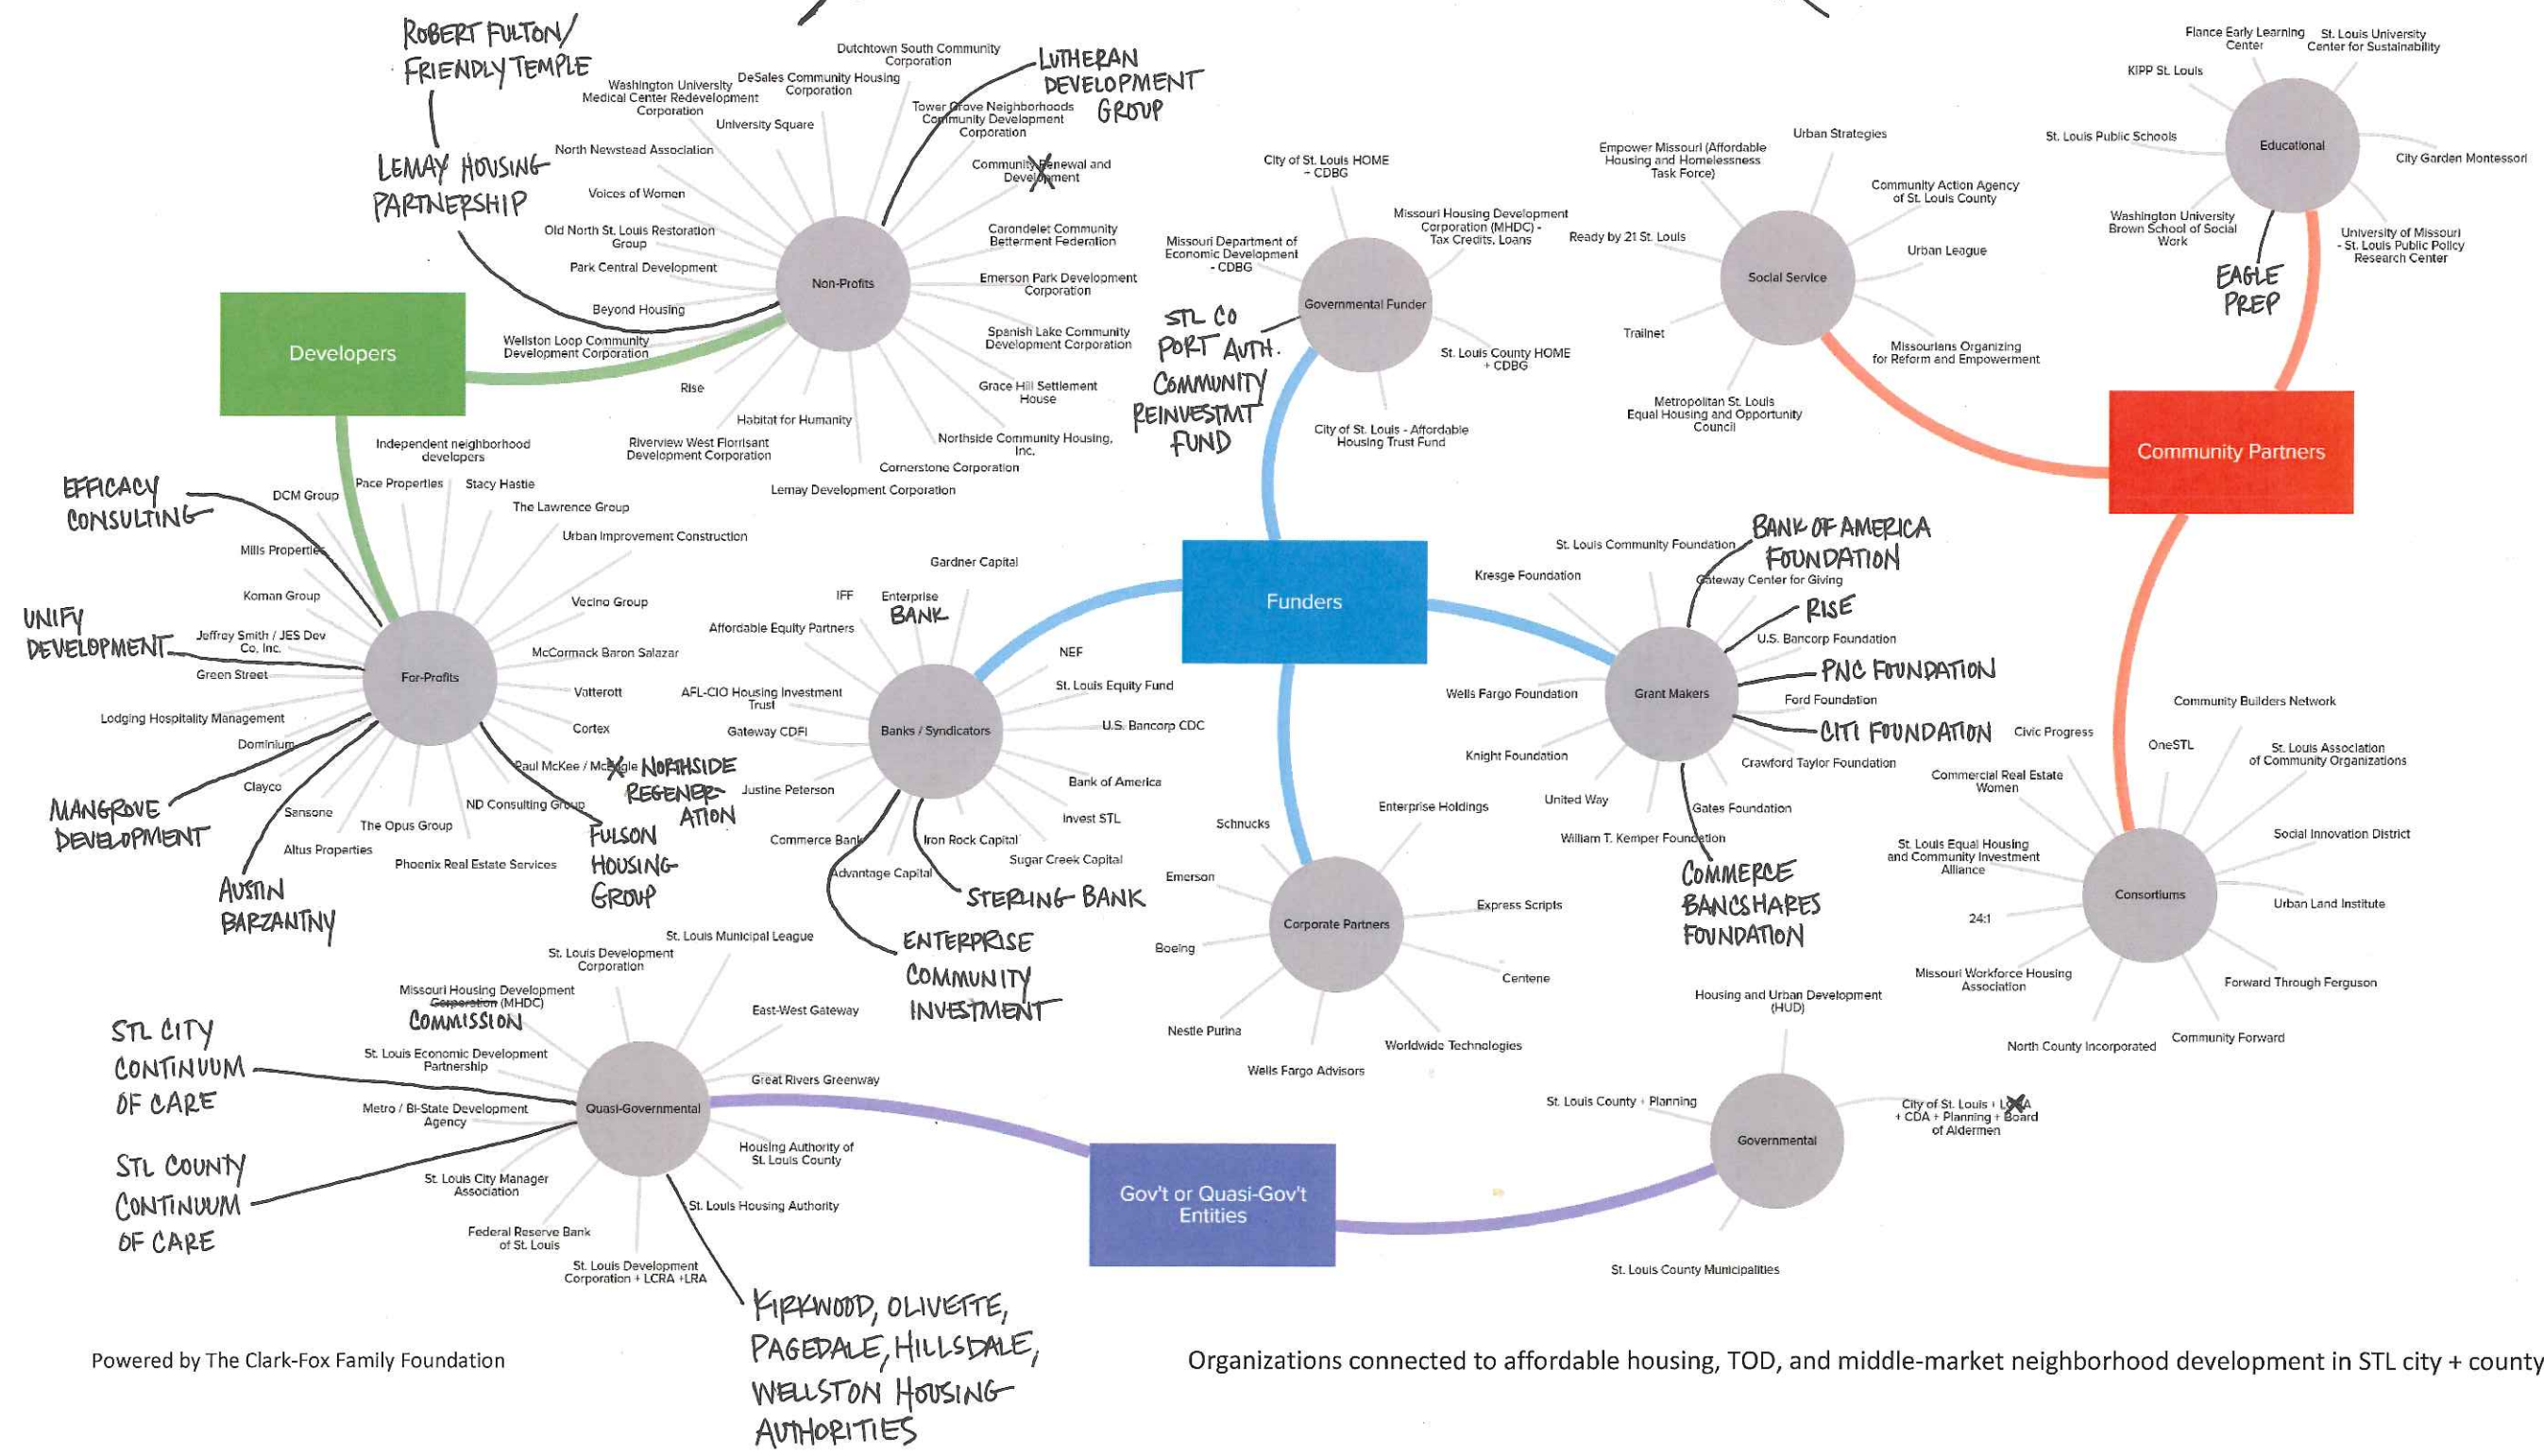

ULI/FORWARD THROUGH FERGUSON WORKING GROUP → 1st DELIVERABLE
 12 APRIL 2017

St. Louis Area Community Development Ecosystem Map

Powered by The Clark-Fox Family Foundation

Organizations connected to affordable housing, TOD, and middle-market neighborhood development in STL city + county